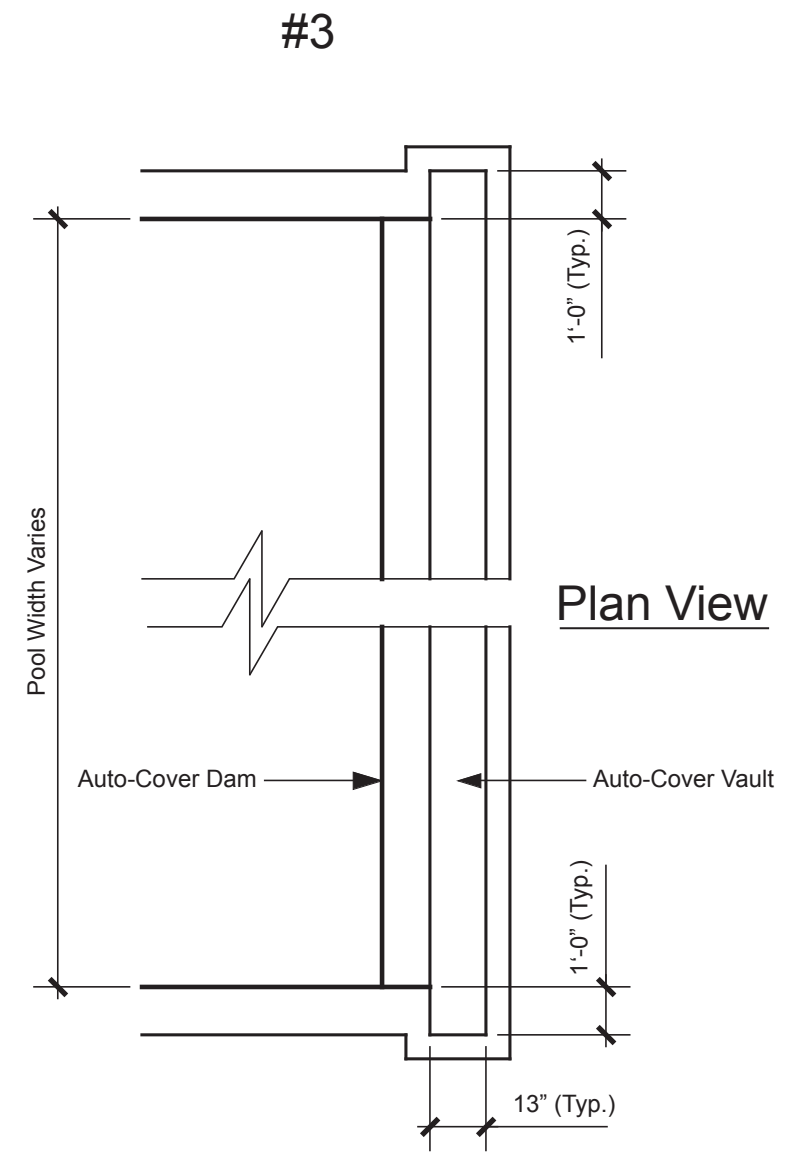

Section View

Auto-cover Vault Detail  
Standard Drive  
Scale: 1/4" = 1'-0"

Section View

Auto-cover Vault Detail  
Split Drive  
Scale: 1/4" = 1'-0"

Section View

Auto-cover Vault Detail  
Compact Drive  
Scale: 1/4" = 1'-0"