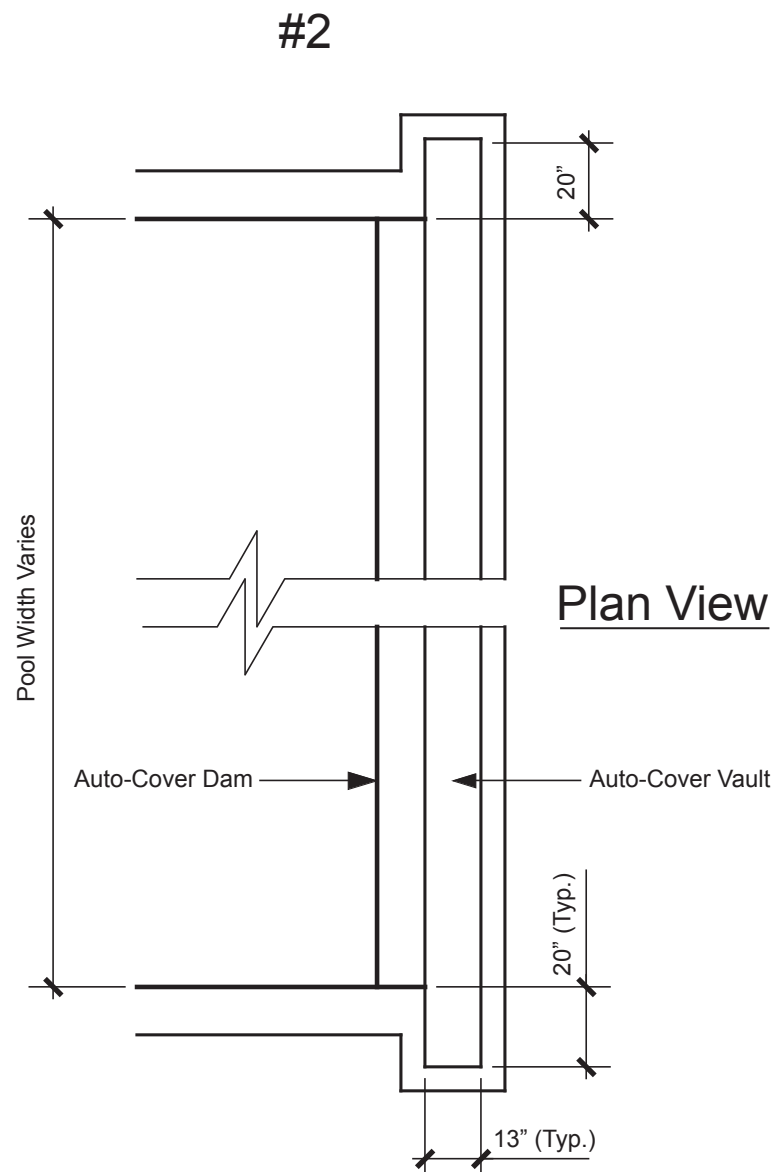

Section View

Auto-cover Vault Detail  
Standard Drive  
Scale: 1/4" = 1'-0"

Section View

Auto-cover Vault Detail  
Split Drive  
Scale: 1/4" = 1'-0"

Section View

Auto-cover Vault Detail  
Compact Drive  
Scale: 1/4" = 1'-0"