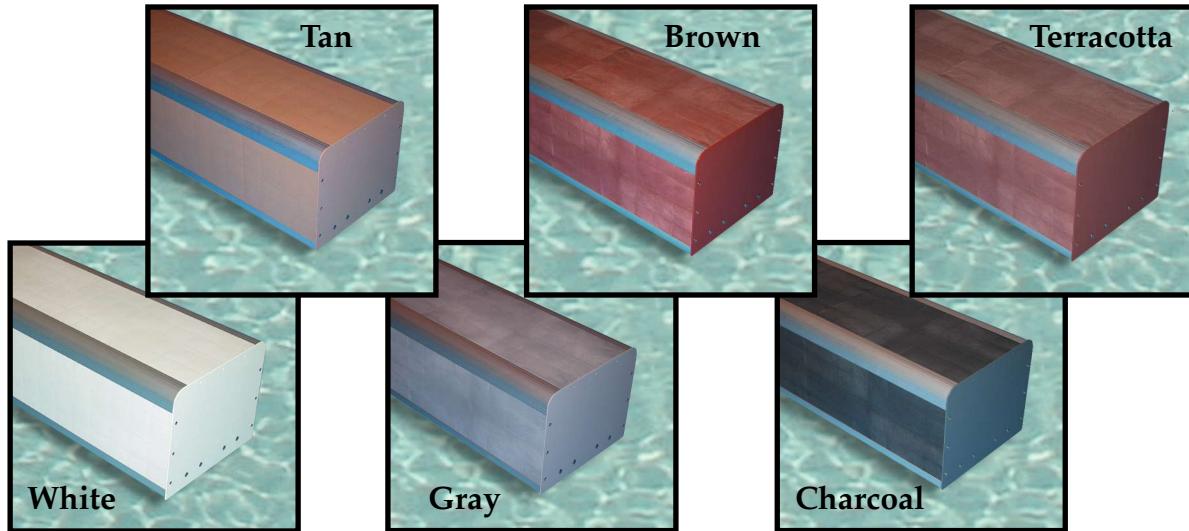

Pool Cover Benches, Lids and Fabrics

Designed by Aquamatic

New Designer Colors

- | | | | |
|---------------|--------------|----------|----------------|
| 1. Navy | 4. Turquoise | 7. Tan | 10. Charcoal |
| 2. Royal Blue | 5. Teal | 8. Brown | 11. Gray |
| 3. Light Blue | 6. Green | 9. Black | 12. Sage Green |

- | | |
|----------------|--------------|
| 1. Washed Navy | 3. Brushwood |
| 2. Powder Blue | 4. Sand |

Customer Name _____

Quote / Bid Number _____

Color Choice Bench or Lid _____

Color Choice Fabric _____