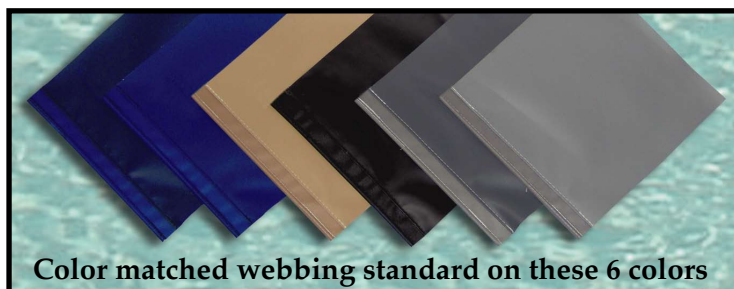

Pool Cover Benches, Lids and Fabrics

Designed by Aquamatic

New Designer Colors

- | | | | |
|---------------|--------------|----------|----------------|
| 1. Navy | 4. Turquoise | 7. Tan | 10. Charcoal |
| 2. Royal Blue | 5. Teal | 8. Brown | 11. Gray |
| 3. Light Blue | 6. Green | 9. Black | 12. Sage Green |

- | | |
|----------------|--------------|
| 1. Washed Navy | 3. Brushwood |
| 2. Powder Blue | 4. Sand |

Customer Name _____

Quote / Bid Number _____

Color Choice Bench or Lid _____

Color Choice Fabric _____