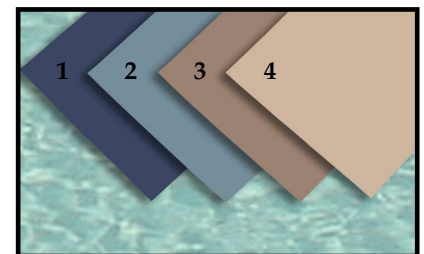

Pool Cover Benches, Lids and Fabrics

Designed by Aquamatic

New Designer Colors

- | | | | |
|---------------|--------------|----------|----------------|
| 1. Navy | 4. Turquoise | 7. Tan | 10. Charcoal |
| 2. Royal Blue | 5. Teal | 8. Brown | 11. Gray |
| 3. Light Blue | 6. Green | 9. Black | 12. Sage Green |

- | | |
|----------------|--------------|
| 1. Washed Navy | 3. Brushwood |
| 2. Powder Blue | 4. Sand |

Customer Name _____

Quote / Bid Number _____

Color Choice Bench or Lid _____

Color Choice Fabric _____