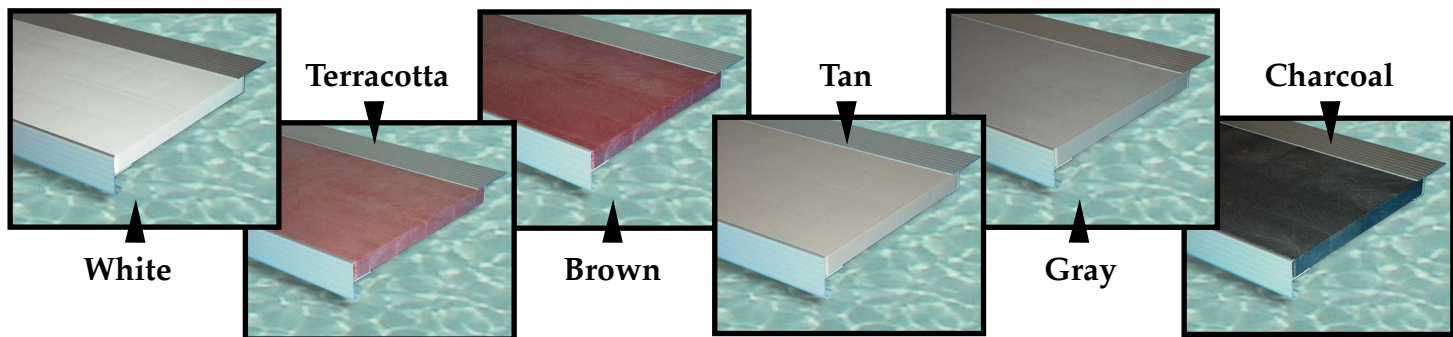

Pool Cover Benches, Lids and Fabrics

Designed by Aquamatic

New Designer Colors

- | | | | |
|---------------|--------------|----------|----------------|
| 1. Navy | 4. Turquoise | 7. Tan | 10. Charcoal |
| 2. Royal Blue | 5. Teal | 8. Brown | 11. Gray |
| 3. Light Blue | 6. Green | 9. Black | 12. Sage Green |

- | | |
|----------------|--------------|
| 1. Washed Navy | 3. Brushwood |
| 2. Powder Blue | 4. Sand |

Customer Name _____

Quote / Bid Number _____

Color Choice Bench or Lid _____

Color Choice Fabric _____