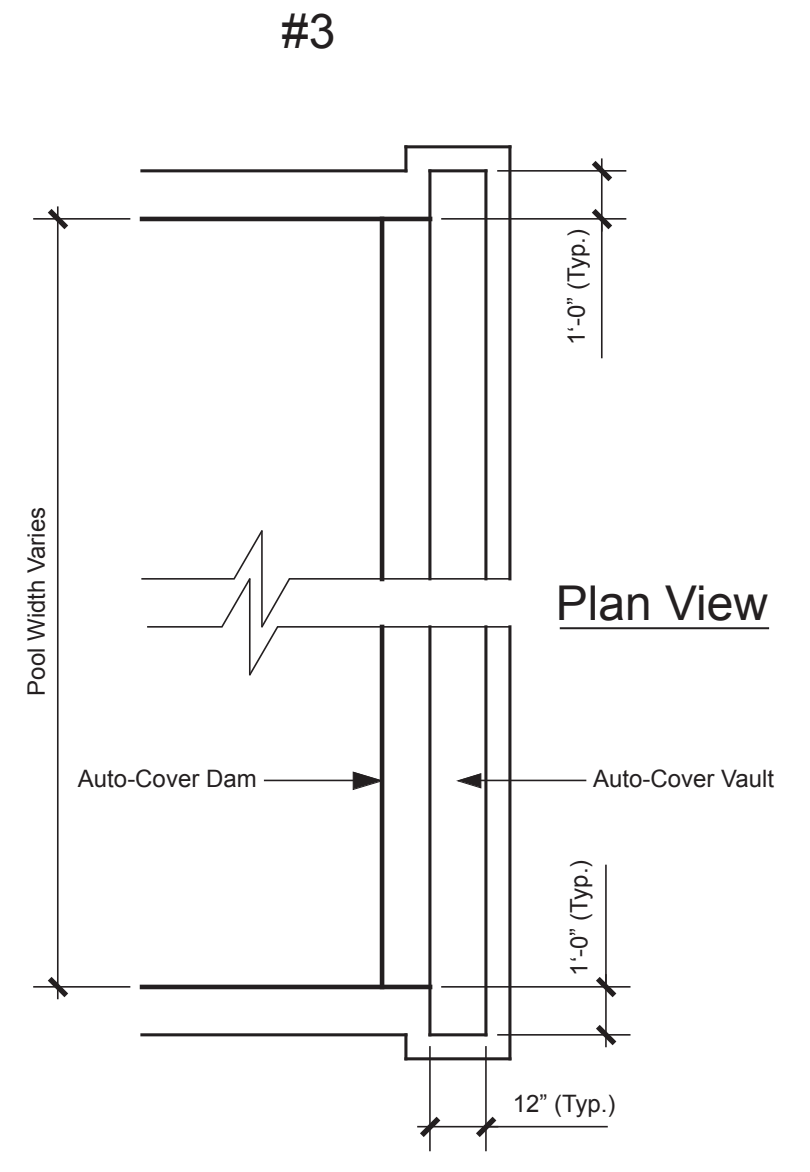

Section View

Auto-cover Vault Detail
Standard Drive
Scale: 1/4" = 1'-0"

Section View

Auto-cover Vault Detail
Split Drive
Scale: 1/4" = 1'-0"

Section View

Auto-cover Vault Detail
Compact Drive
Scale: 1/4" = 1'-0"