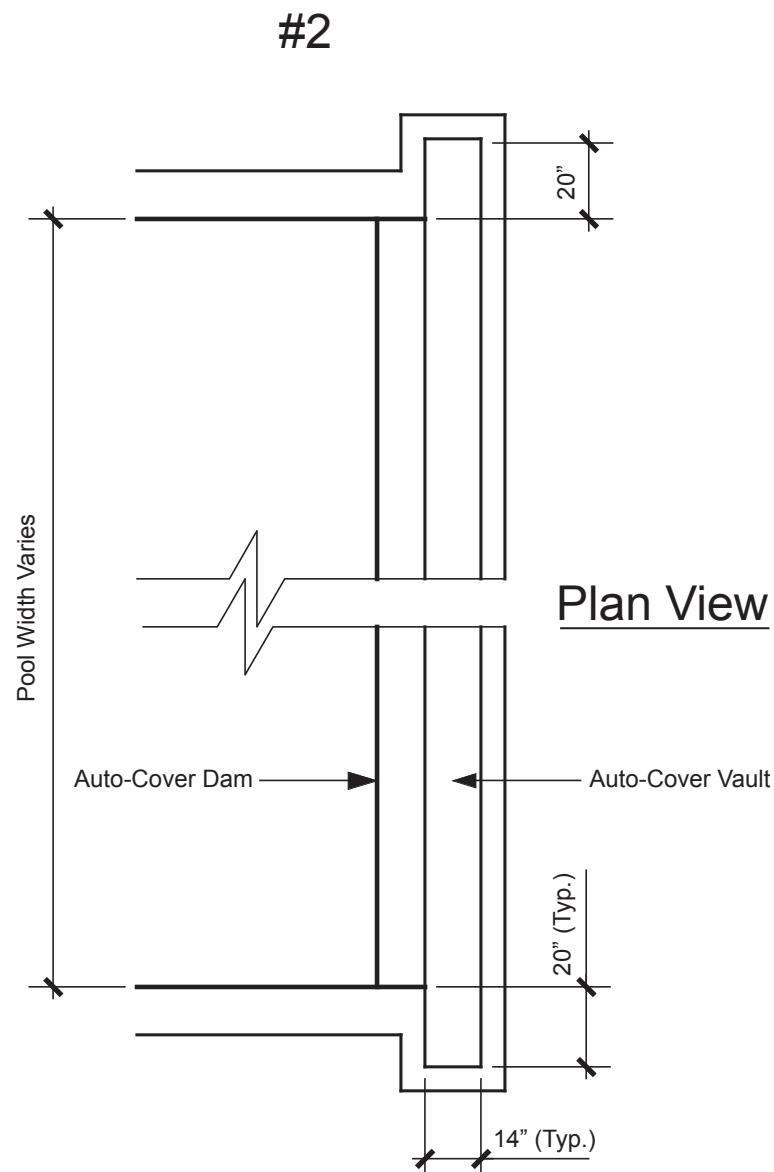

Section View

Auto-cover Vault Detail
Standard Drive
Scale: 1/4" = 1'-0"

Section View

Auto-cover Vault Detail
Split Drive
Scale: 1/4" = 1'-0"

Section View

Auto-cover Vault Detail
Compact Drive
Scale: 1/4" = 1'-0"